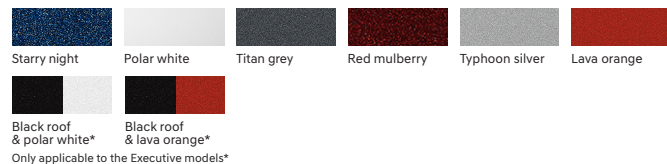

Exterior Colours